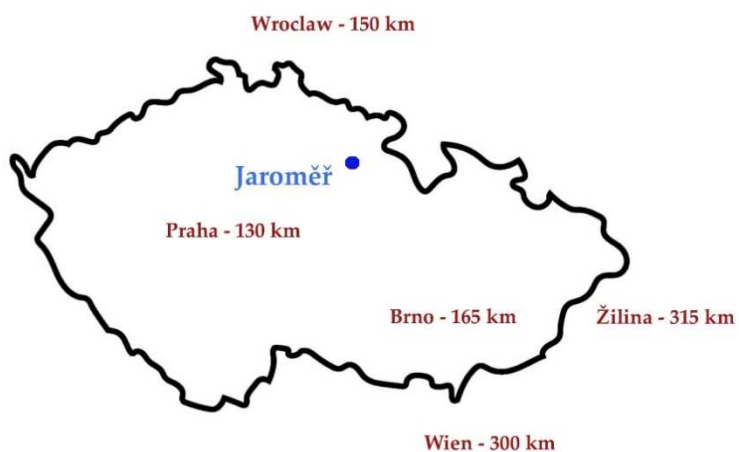

COMPETITION: You can apply for the competitions till **12** at the show.

Best breeding group:

This competition is for breeder, who can enter at least three dogs who were judged at the show. All dogs need to be from his breeding (from one kennel), of different litters, for at least two different fathers or mothers.

Best progeny: This competition is for studdog with at least 5 offspring, who were judged at the show. Studdog might not be judged at the show. The type and breed quality is assessed.

Sponsor

Map

GPS 50.3615378N, 15.9198978E